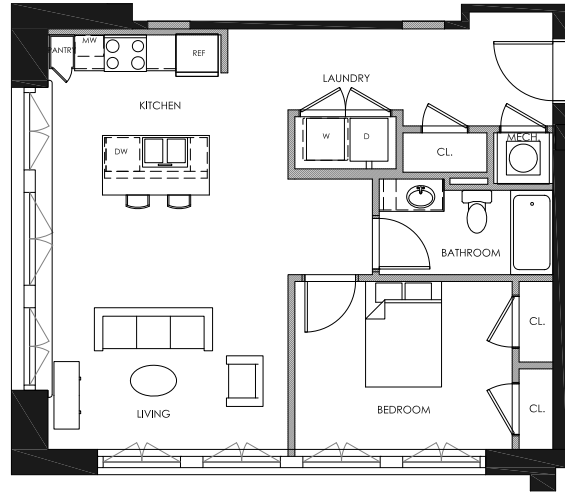

SANDS SENIOR APTS

1BR - TYPE Q

1 BEDROOM
745 SQ. FT.
STARTING AT \$576

SANDSENIORAPTS.COM

940 POPLAR STREET
CINCINNATI, OH 45214

PLEASE NOTE THAT RENTAL RATES, AVAILABILITY, DEPOSITS AND SPECIALS ARE SUBJECT TO CHANGE WITHOUT NOTICE AND ARE BASED ON AVAILABILITY. LEASE TERMS VARY AND MINIMUM LEASE TERMS AND OCCUPANCY GUIDELINES MAY APPLY. CONTACT LEASING OFFICE FOR DETAILS.