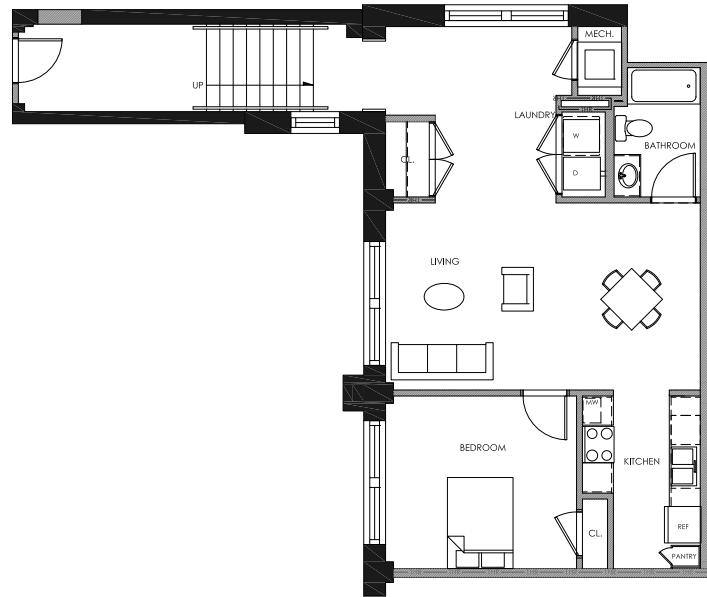

SANDS SENIOR APTS

1BR - TYPE O

1 BEDROOM
795 SQ. FT.
STARTING AT \$576

SANDSENIORAPTS.COM

940 POPLAR STREET
CINCINNATI, OH 45214

PLEASE NOTE THAT RENTAL RATES, AVAILABILITY, DEPOSITS AND SPECIALS ARE SUBJECT TO CHANGE WITHOUT NOTICE AND ARE BASED ON AVAILABILITY. LEASE TERMS VARY AND MINIMUM LEASE TERMS AND OCCUPANCY GUIDELINES MAY APPLY. CONTACT LEASING OFFICE FOR DETAILS.