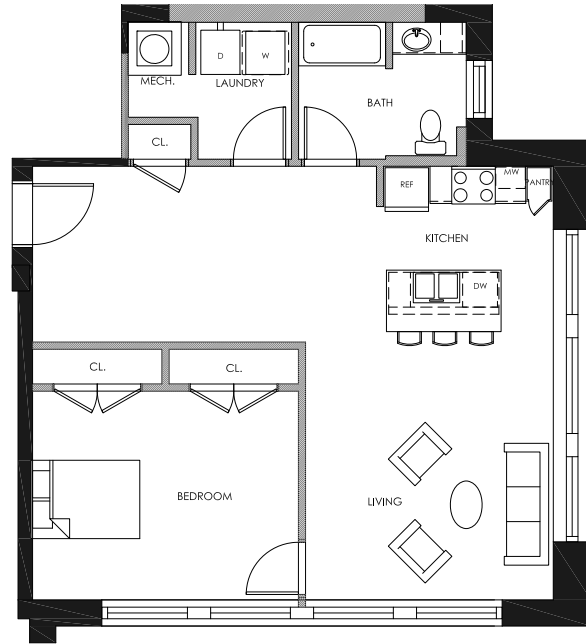

SANDS SENIOR APTS

1BR - TYPE N

1 BEDROOM
906 SQ. FT.
STARTING AT \$576

SANDSENIORAPTS.COM

940 POPLAR STREET
CINCINNATI, OH 45214

PLEASE NOTE THAT RENTAL RATES, AVAILABILITY, DEPOSITS AND SPECIALS ARE SUBJECT TO CHANGE WITHOUT NOTICE AND ARE BASED ON AVAILABILITY. LEASE TERMS VARY AND MINIMUM LEASE TERMS AND OCCUPANCY GUIDELINES MAY APPLY. CONTACT LEASING OFFICE FOR DETAILS.