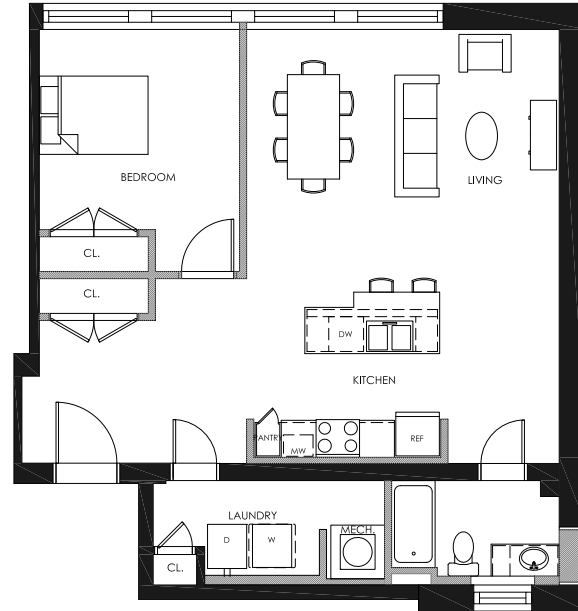

SANDS SENIOR APTS

1BR - TYPE M

1 BEDROOM
907 SQ. FT.
STARTING AT \$576

SANDSENIORAPTS.COM

940 POPLAR STREET
CINCINNATI, OH 45214

PLEASE NOTE THAT RENTAL RATES, AVAILABILITY, DEPOSITS AND SPECIALS ARE SUBJECT TO CHANGE WITHOUT NOTICE AND ARE BASED ON AVAILABILITY. LEASE TERMS VARY AND MINIMUM LEASE TERMS AND OCCUPANCY GUIDELINES MAY APPLY. CONTACT LEASING OFFICE FOR DETAILS.