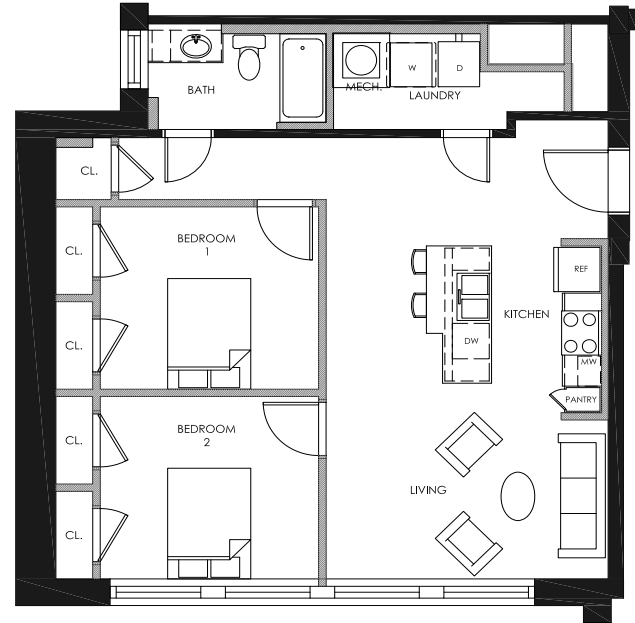

SANDS SENIOR APTS

2BR - TYPE K

2 BEDROOM
905 SQ. FT.
STARTING AT \$676

SANDSSENIORAPTS.COM

940 POPLAR STREET
CINCINNATI, OH 45214

PLEASE NOTE THAT RENTAL RATES, AVAILABILITY, DEPOSITS AND SPECIALS ARE SUBJECT TO CHANGE WITHOUT NOTICE AND ARE BASED ON AVAILABILITY. LEASE TERMS VARY AND MINIMUM LEASE TERMS AND OCCUPANCY GUIDELINES MAY APPLY. CONTACT LEASING OFFICE FOR DETAILS.