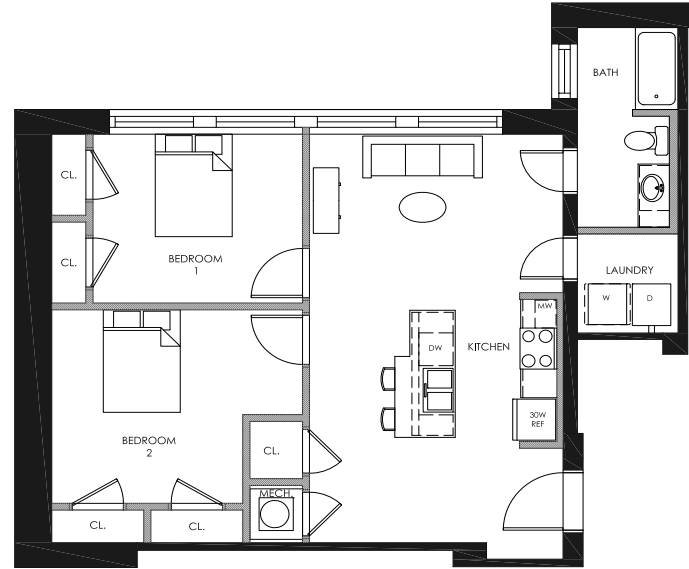

# SANDS SENIOR APTS

2BR - TYPE J

2 BEDROOM  
901 SQ. FT.  
STARTING AT \$676

[SANDSENIORAPTS.COM](http://SANDSENIORAPTS.COM)

940 POPLAR STREET  
CINCINNATI, OH 45214

PLEASE NOTE THAT RENTAL RATES, AVAILABILITY, DEPOSITS AND SPECIALS ARE SUBJECT TO CHANGE WITHOUT NOTICE AND ARE BASED ON AVAILABILITY. LEASE TERMS VARY AND MINIMUM LEASE TERMS AND OCCUPANCY GUIDELINES MAY APPLY. CONTACT LEASING OFFICE FOR DETAILS.