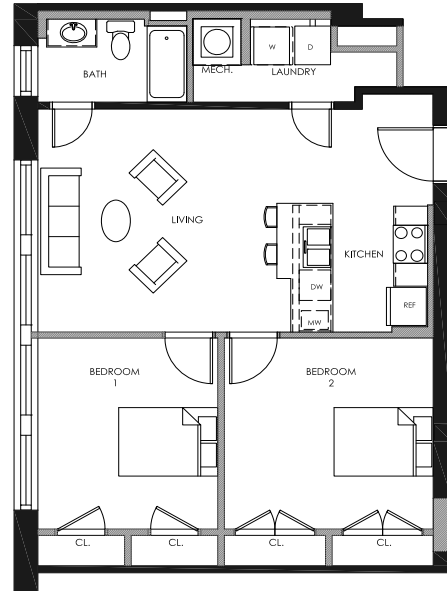

SANDS SENIOR APTS

2BR - TYPE H

2 BEDROOM
901 SQ. FT.
STARTING AT \$676

SANDSSENIORAPTS.COM

940 POPLAR STREET
CINCINNATI, OH 45214

PLEASE NOTE THAT RENTAL RATES, AVAILABILITY, DEPOSITS AND SPECIALS ARE SUBJECT TO CHANGE WITHOUT NOTICE AND ARE BASED ON AVAILABILITY. LEASE TERMS VARY AND MINIMUM LEASE TERMS AND OCCUPANCY GUIDELINES MAY APPLY. CONTACT LEASING OFFICE FOR DETAILS.