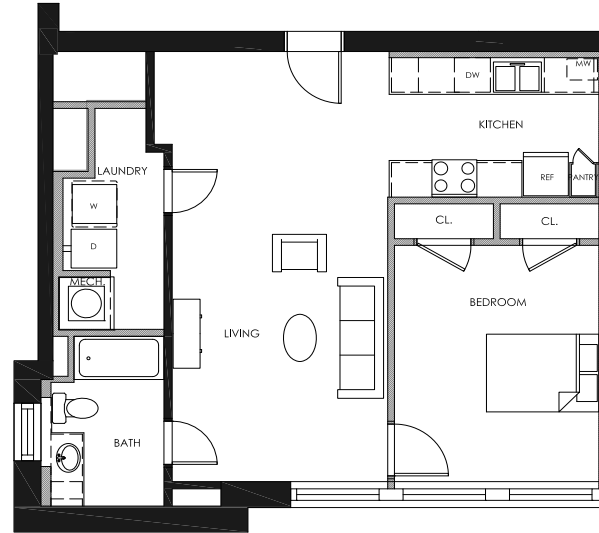

# SANDS SENIOR APTS

1BR - TYPE G

1 BEDROOM  
752 SQ. FT.  
STARTING AT \$576

[SANDSENIORAPTS.COM](http://SANDSENIORAPTS.COM)

940 POPLAR STREET  
CINCINNATI, OH 45214

PLEASE NOTE THAT RENTAL RATES, AVAILABILITY, DEPOSITS AND SPECIALS ARE SUBJECT TO CHANGE WITHOUT NOTICE AND ARE BASED ON AVAILABILITY. LEASE TERMS VARY AND MINIMUM LEASE TERMS AND OCCUPANCY GUIDELINES MAY APPLY. CONTACT LEASING OFFICE FOR DETAILS.