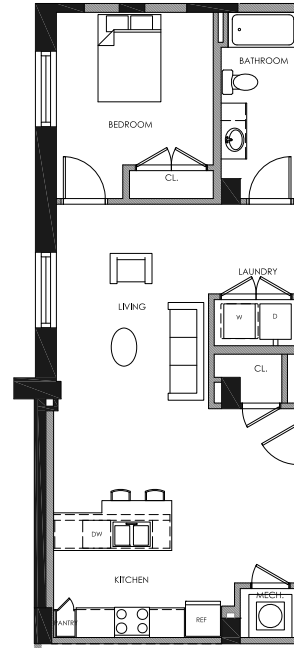

# SANDS SENIOR APTS

1BR - TYPE F

1 BEDROOM  
785 SQ. FT.  
STARTING AT \$576

[SANDSENIORAPTS.COM](http://SANDSENIORAPTS.COM)

940 POPLAR STREET  
CINCINNATI, OH 45214

PLEASE NOTE THAT RENTAL RATES, AVAILABILITY, DEPOSITS AND SPECIALS ARE SUBJECT TO CHANGE WITHOUT NOTICE AND ARE BASED ON AVAILABILITY. LEASE TERMS VARY AND MINIMUM LEASE TERMS AND OCCUPANCY GUIDELINES MAY APPLY. CONTACT LEASING OFFICE FOR DETAILS.