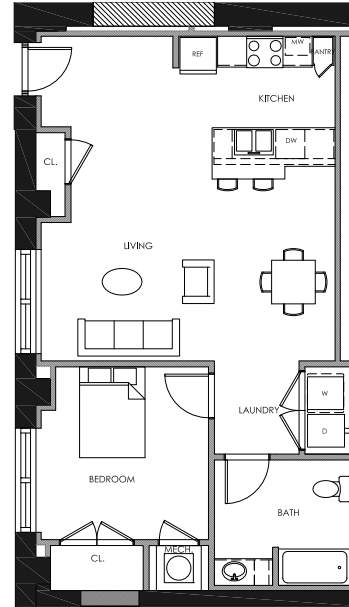

SANDS SENIOR APTS

1BR - TYPE E

1 BEDROOM

833 SQ. FT.

STARTING AT \$576

SANDSSENIORAPTS.COM

940 POPLAR STREET
CINCINNATI, OH 45214

PLEASE NOTE THAT RENTAL RATES, AVAILABILITY, DEPOSITS AND SPECIALS ARE SUBJECT TO CHANGE WITHOUT NOTICE AND ARE BASED ON AVAILABILITY. LEASE TERMS VARY AND MINIMUM LEASE TERMS AND OCCUPANCY GUIDELINES MAY APPLY. CONTACT LEASING OFFICE FOR DETAILS.