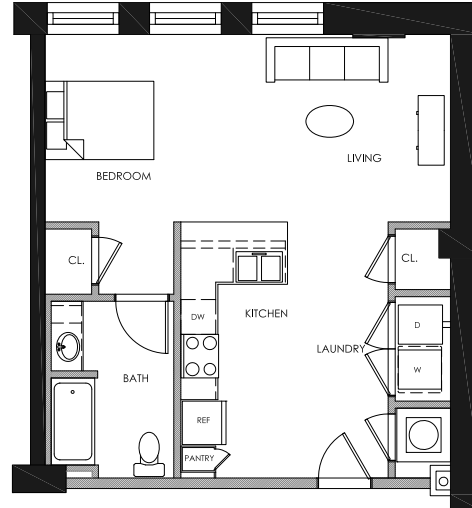

SANDS SENIOR APTS

ST - TYPE D

STUDIO
591 SQ. FT.
STARTING AT \$500

SANDSENIORAPTS.COM

940 POPLAR STREET
CINCINNATI, OH 45214

PLEASE NOTE THAT RENTAL RATES, AVAILABILITY, DEPOSITS AND SPECIALS ARE SUBJECT TO CHANGE WITHOUT NOTICE AND ARE BASED ON AVAILABILITY. LEASE TERMS VARY AND MINIMUM LEASE TERMS AND OCCUPANCY GUIDELINES MAY APPLY. CONTACT LEASING OFFICE FOR DETAILS.