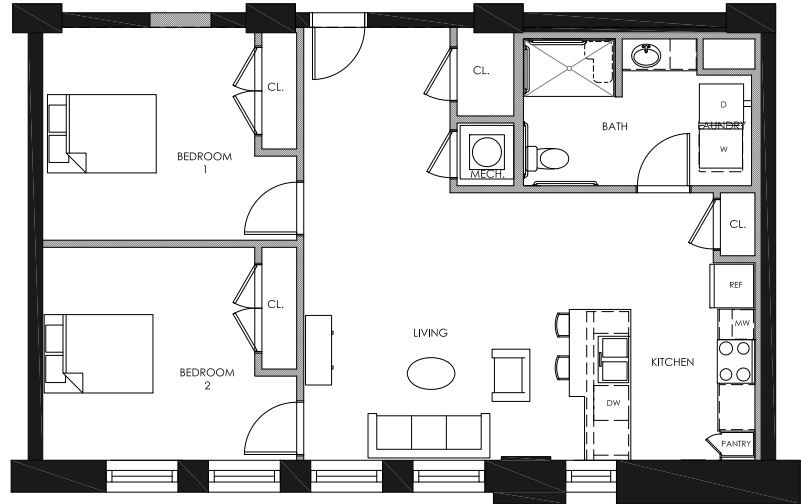

# SANDS SENIOR APTS

2BR - TYPE C

2 BEDROOM  
1022 SQ. FT.  
STARTING AT \$676

[SANDSENIORAPTS.COM](http://SANDSENIORAPTS.COM)

940 POPLAR STREET  
CINCINNATI, OH 45214

PLEASE NOTE THAT RENTAL RATES, AVAILABILITY, DEPOSITS AND SPECIALS ARE SUBJECT TO CHANGE WITHOUT NOTICE AND ARE BASED ON AVAILABILITY. LEASE TERMS VARY AND MINIMUM LEASE TERMS AND OCCUPANCY GUIDELINES MAY APPLY. CONTACT LEASING OFFICE FOR DETAILS.