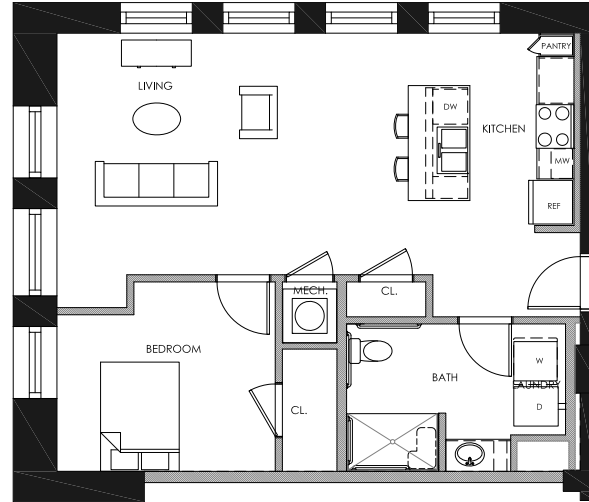

# SANDS SENIOR APTS

1BR - TYPE B

1 BEDROOM  
750 SQ. FT.  
STARTING AT \$576

[SANDSENIORAPTS.COM](http://SANDSENIORAPTS.COM)

940 POPLAR STREET  
CINCINNATI, OH 45214

PLEASE NOTE THAT RENTAL RATES, AVAILABILITY, DEPOSITS AND SPECIALS ARE SUBJECT TO CHANGE WITHOUT NOTICE AND ARE BASED ON AVAILABILITY. LEASE TERMS VARY AND MINIMUM LEASE TERMS AND OCCUPANCY GUIDELINES MAY APPLY. CONTACT LEASING OFFICE FOR DETAILS.