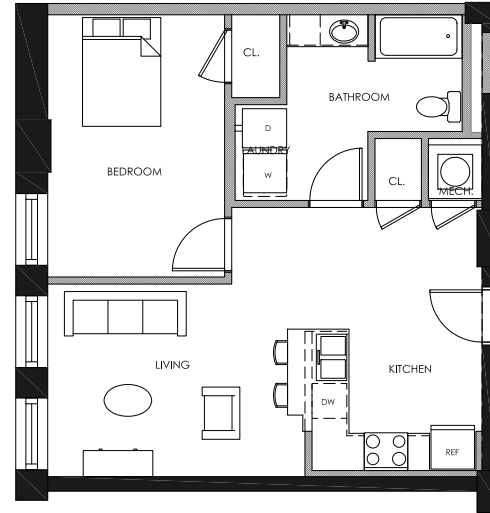

SANDS SENIOR APTS

1BR - TYPE A

1 BEDROOM
662 SQ. FT.
STARTING AT \$576

SANDSSENIORAPTS.COM

940 POPLAR STREET
CINCINNATI, OH 45214

PLEASE NOTE THAT RENTAL RATES, AVAILABILITY, DEPOSITS AND SPECIALS ARE SUBJECT TO CHANGE WITHOUT NOTICE AND ARE BASED ON AVAILABILITY. LEASE TERMS VARY AND MINIMUM LEASE TERMS AND OCCUPANCY GUIDELINES MAY APPLY. CONTACT LEASING OFFICE FOR DETAILS.